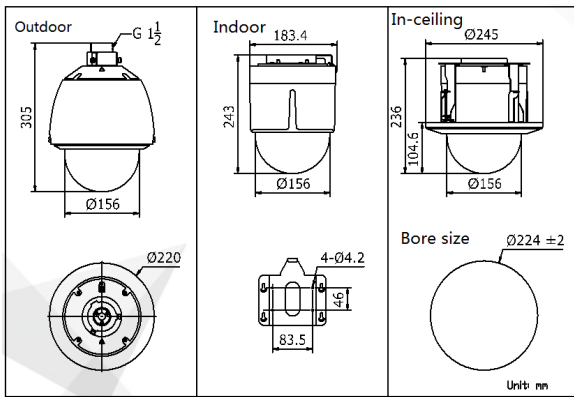

## Specifications

<b>Model</b>	<b>DS-2DE5130W-AE(3)</b>
<b>Camera Module</b>	
Image Sensor	1/3" Progressive Scan CMOS
Min. Illumination	F1.6, AGC On: Color: 0.05 lux, B/W : 0.01 lux,
Max. Image Resolution	1280 x 960
Focal Length	4.3-129.0mm, 30x
Digital Zoom	16X
Zoom Speed	Approx.3s(Optical Wide~Tele)
Angle of View	57.4-2.8 degree (Wide~Tele)
Min. Working Distance	10~1,500mm(Wide~Tele)
Aperture Range	F1.6-F5.0
Focus Mode	Auto / Semiautomatic / Manual
DWDR	Support
Shutter Time	1-1/10,000s
AGC	Auto / Manual
White Balance	Auto / Manual /ATW/Indoor/Outdoor/Daylight lamp/Sodium lamp
Day & Night	IR Cut Filter
Privacy Mask	8 privacy masks programmable
Enhancement	3D DNR, BLC
<b>Pan and Tilt</b>	
Range	Pan:360° endless; Tilt: -5°~90°(Auto Flip)
Speed	Pan Manual Speed: 0.1°~250°/s, Pan Preset Speed: 300°/s Tilt Manual Speed: 0.1°~150°/s, Tilt Preset Speed: 200°/s
Number of Preset	300
Patrol	8 patrols, up to 32 presets per patrol
Pattern	4 pattern scans, record time over 10 minutes for each scan
Park Action	Preset / Patrol / Pattern / Pan scan / Tilt scan / Random scan / Frame scan / Panorama scan
Scheduled Task	Auto scan / Frame scan / Random scan / Patrol / Pattern / Preset / Panorama scan / Tilt scan / Dome reboot / Dome adjust / Aux output
<b>Features</b>	
Detection	Intrusion detection, Line crossing detection, Audio exception detection, Motion detection
ROI encoding	Support
<b>Alarm</b>	
Alarm I/O	2/1
Alarm Trigger	Tampering alarm, Network disconnect, IP address conflict, Storage exception
Alarm Action	Preset, Patrol, Pattern, Recording, Relay output, Upload center, Upload FTP, Email linkage

## Dimensions