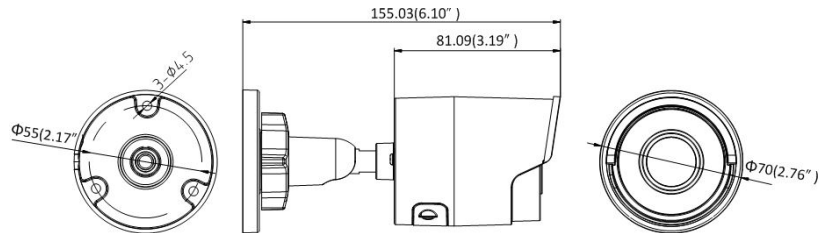

Interface

Communication Interface	1-port RJ45 10M/100M self-adaptive Ethernet port
On-Board Storage	Built-in microSD/SDHC/SDXC slot, up to 128 GB
Reset Button	Yes

Smart Features

Behavior Analysis	Line crossing detection, intrusion detection, unattended baggage detection, object removal detection
Exception Detection	Scene change detection
Line Crossing Detection	Cross a pre-defined virtual line, up to 1 pre-defined virtual lines supported
Intrusion Detection	Enter and loiter in a pre-defined virtual region, up to 1 pre-defined virtual regions supported
Object Removal Detection	Objects removed from the pre-defined region, such as the exhibits on display
Unattended Baggage Detection	Objects left over in the pre-defined region such as the baggage, purse, dangerous materials
Face Detection	Human face appears in the image can be detected and trigger linkage method

General

Operating Conditions	-22° F to 140° F (-30° C to 60° C), humidity 95% or less (non-condensing)
Power Supply	12 VDC ± 25%, PoE (802.3af, class 3), 36 to 57 V
IR Range	Up to 100 ft (30 m)
Protection Level	IP67
Dimensions	Ø 2.76" × 6.1" (Ø 70 mm × 155.03 mm)
Weight	0.9 lbs (0.41 kg)

Accessories

Units: mm (inches)