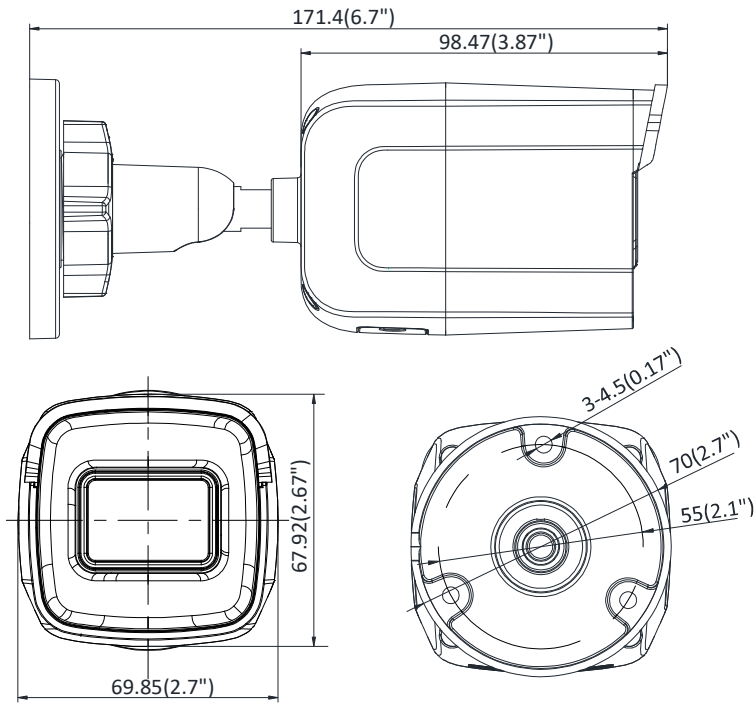

Interface

Communication Interface	1-port RJ45 10M/100M self-adaptive Ethernet port
On-Board Storage	Built-in microSD/SDHC/SDXC slot, up to 128 GB
Reset Button	Yes
SVC	H.265 and H.264 encoding support

Smart Features

Behavior Analysis	Line crossing detection, intrusion detection, unattended baggage detection, object removal detection
Exception Detection	Scene change detection
Face Detection	Yes

General

Operating Conditions	-22° F to 140° F (-30° C to 60° C), humidity 95% or less (non-condensing)
Power Supply	12 VDC ± 25%, PoE (802.3af, class 3), 5.5 mm coaxial power plug
Power Consumption	12 VDC, 0.5 A, maximum: 6 W, PoE: (802.3af, 36 VDC to 57 VDC), 0.2 A to 0.1 A, maximum: 7.5 W
IR Range	Up to 100 ft (30 m)
Wavelength	850 nm
Protection Level	IP67, IK10
Dimensions	2.8" × 2.7" × 6.7" (70 mm × 68 mm × 171 mm)
Weight	0.90 lbs (0.40 kg)

Accessories

Dimensions

Unit: mm (inch)