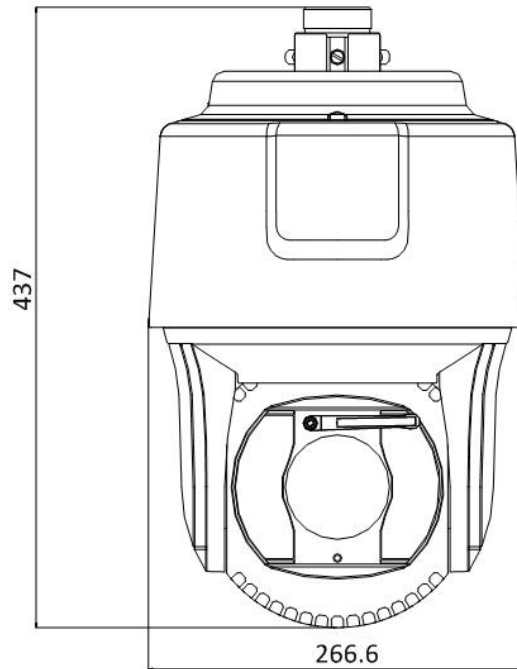

### Interface

Audio	1-ch audio input / 1-ch audio output
Network Interface	1 RJ45 10 M/100 M Ethernet Interface, Hi-PoE
Alarm	7-ch alarm input / 2-ch alarm output
RS-485	Half duplex, HIKVISION, Pelco-P, Pelco-D, self-adaptive
BNC	1.0 V (p-p) / 75 Ω, NTSC (or PAL) composite, BNC

### General

Power	24 VAC (maximum 68 W); Hi-PoE (maximum 50 W)
Working Temperature	-40° F to 149° F (-40°C to 65°C); humidity: ≤ 90%
Protection Level	IP66 standard, TVS 6000V lightning protection, surge protection and voltage transient protection
Material	Aluminum alloy
Dimensions	Φ 10.50" x 17.20" (Φ 266.6 mm x 437 mm)
Weight	Approximately 17.64 lb (8 kg)

## Dimensions

With Wiper

Unit:mm