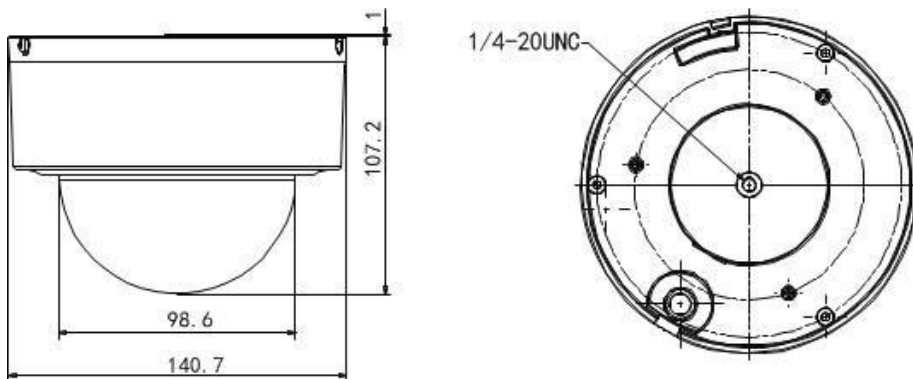

### 3 MP Network Mini PTZ Repositionable Dome Camera

The Hikvision DS-2DE3304W-DE 3 MP Network Mini PTZ Repositionable Dome Camera provides easy setup, and remote positioning of pan, tilt, and zoom. The 1/2.8 inch progressive scan CMOS sensor features high resolution at 2048 x 1536, 4x optical zoom, and 16x digital zoom.

Other features include DWDR, IP67 and IK10 ratings, PoE, and plug-and-play connectivity.

- Easy Installation and Setup
- Remote Positioning of Pan/Tilt/Zoom
- 1/2.8" Progressive Scan CMOS 2048 x 1536
- 4x Optical Zoom, 16x Digital Zoom
- 0° to 350° Pan, 0° to 90° Tilt
- DWDR
- IP67/IK10 Rated
- PoE (802.3af)
- Supports RS-485
- Plug-and-Play
- Adapter Plate for Surface Mounting

## Dimensions